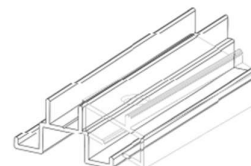

RE15
Top Rail Adaptor for RE1